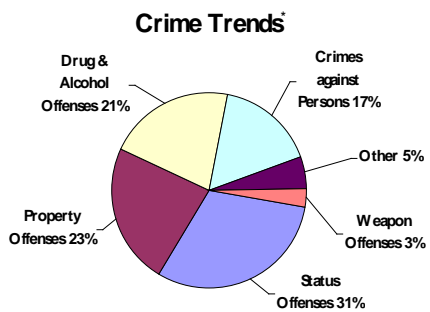

PRYDE

Pepperdine Resource, Youth Diversion, & Education

Prevention, Intervention and Counseling Services for Youth & Families in Orange County

SERVICES WE PROVIDE:

Juvenile Diversion • Intake Assessments • Individual, Group & Family Counseling • Legal Awareness Resources • Drug, Alcohol & Tobacco Education / Treatment Resources • Residential Treatment & Shelter Facility Resources • Conflict Management & Resolution • Assertion Training • Communication & Problem Solving Training • Judgment & Impulse Control Training • Community Service • Restitution • Mediation • Academic Monitoring • Mental Health Resources

Mission & Purpose

PRYDE provides valuable services and resources to all at-risk youth and their families in Orange County. Diversion Specialists and Counselors meet and evaluate the needs of youth and families with the objective to influence positive changes, prevent juvenile delinquency, and reduce family conflict. PRYDE gives youth tools and opportunities to change negative behavior and establish productive goals.

FACTS TO THINK ABOUT....

- Juvenile Population in California is projected to rise 34% from 1995 to 2015 (National Center for Juvenile Justice)
- More than half of high school seniors have used an illicit drug at least once; more have used alcohol (Juvenile Offenders & Victims: 1999 National Report)
- Parental supervision and involvement has been found to be one of the most powerful predictors of reduced delinquency and drug use in juveniles (King et al., 1992)